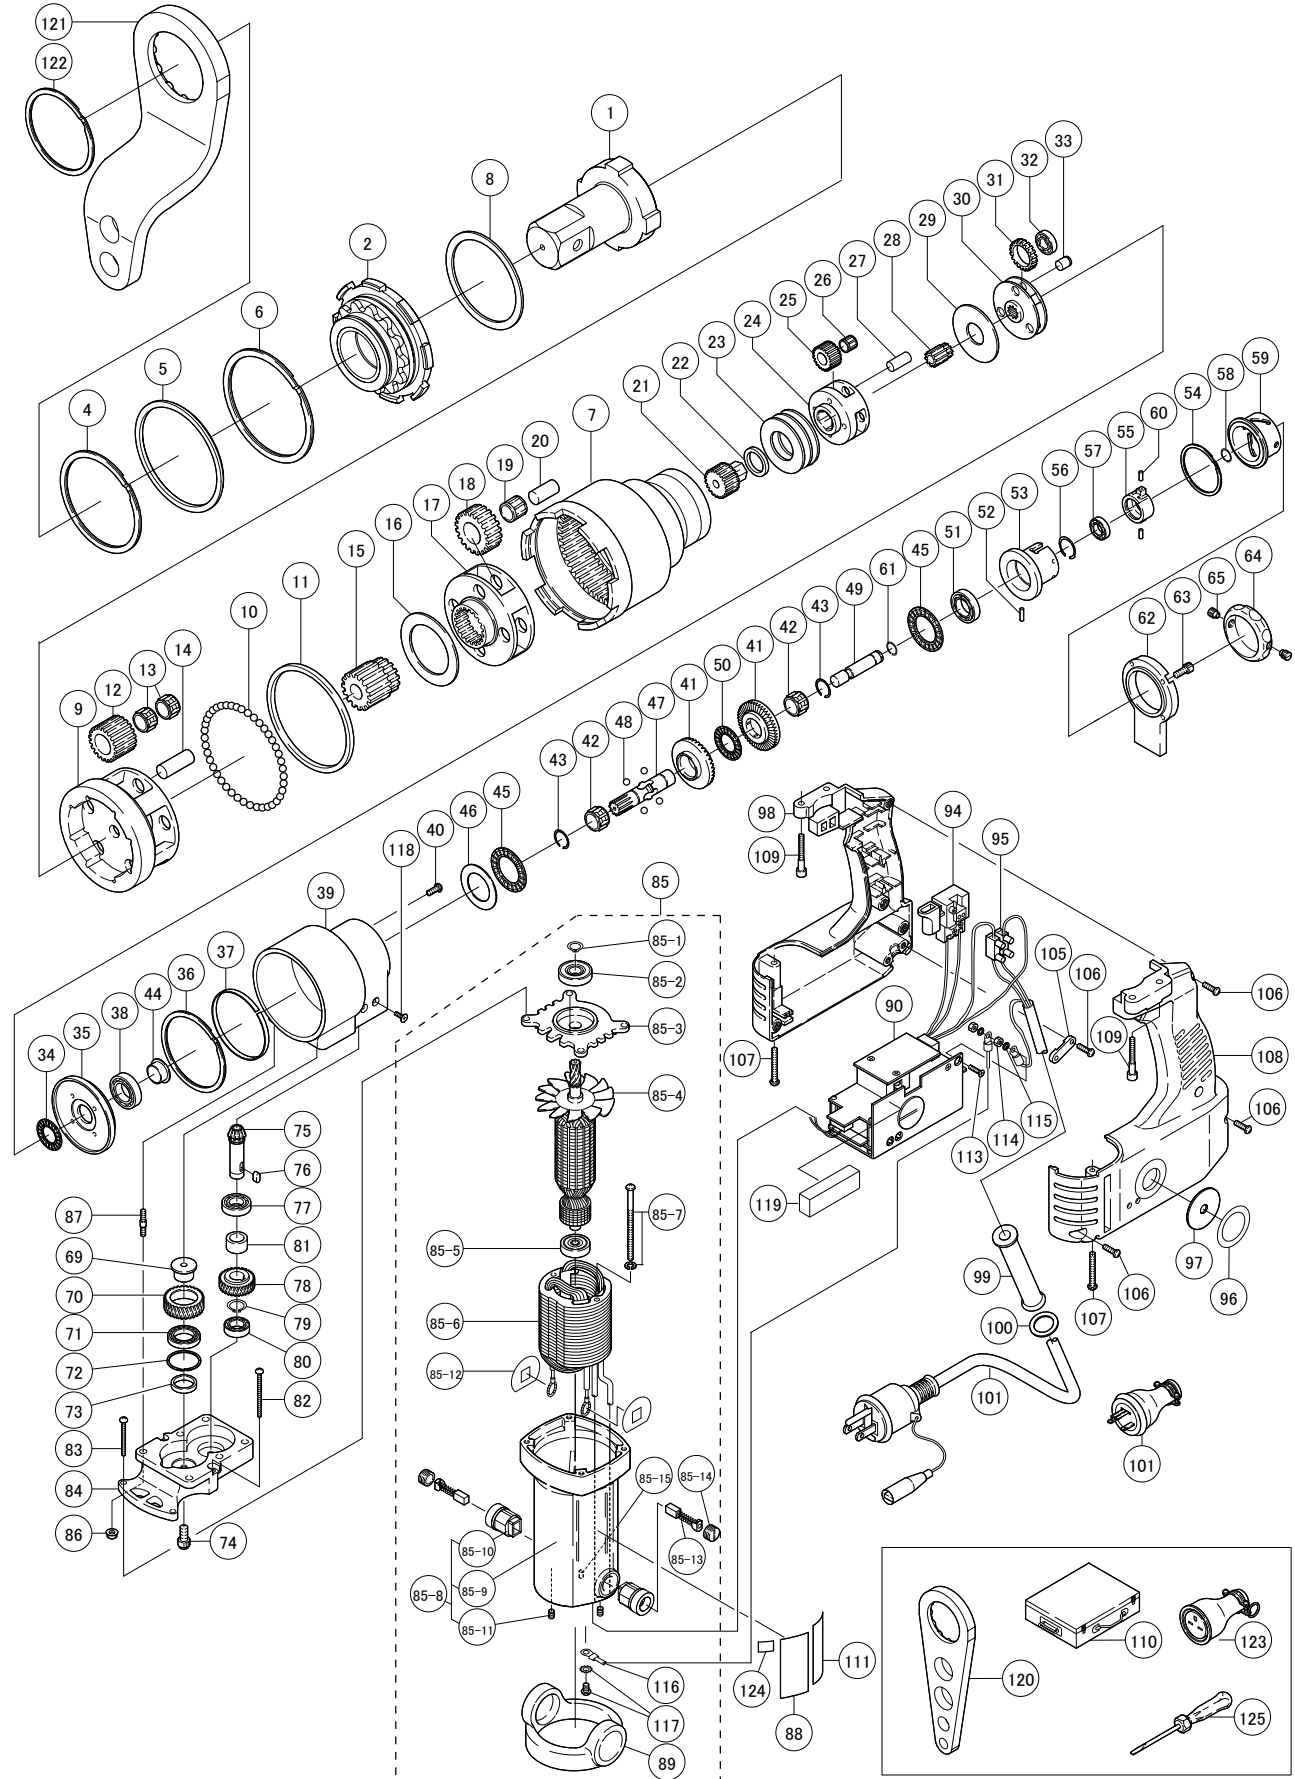

STONE STC-50AE

No. 1807

STONE STC-50AE

No. 1807

Parts #	Description	Q'ty
1	SQUARE DRIVE	1
2	REACTION BAR	1
4	SPIROLOX	1
5	SPIRO STOPPER	1
6	SPIROLOX	1
7	INTERNAL GEAR	1
8	BUSH	1
9	CAGE	1
10	STEEL BALL	51
11	BUSH	1
12	IDLE GEAR	5
13	NEEDLE CAGE	10
14	GEAR PIN	5
15	PINION GEAR	1
16	BUSH	1
17	CAGE	1
18	IDLE GEAR	4
19	NEEDLE CAGE	4
20	GEAR PIN	4
21	PINION GEAR	1
22	BUSH	1
23	BUSH	3
24	CAGE	1
25	IDLE GEAR	3
26	NEEDLE CAGE	3
27	GEAR PIN	3
28	PINION GEAR	1
29	BUSH	1
30	CAGE	1
31	IDLE GEAR	3
32	BEARING	3
33	GEAR PIN	3
34	THRUST NEEDLE	1
35	FRICITION DISK	1
36	SPIROLOX	1
37	SPIRO WASHER	1
38	BEARING	1
39	HOUSING	1
40	CRPH SCREW	4
41	BEVEL GEAR	2
42	NEEDLE CAGE	2
43	CIRCLIP	2
44	STEPPED BUSH	1
45	THRUST NEEDLE	2
46	THRUST WASHER	1
47	PINION GEAR	1
48	STEEL BALL	4
49	CHANGE SPOOL	1
50	THRUST NEEDLE	1
51	BEARING	1
52	NEEDLE ROLLER	1
53	SPOOL GUIDE	1
54	SPIROLOX	1
55	SPOOL HOLDER	1
56	RETAINING RING C-TYPE	1
57	BEARING	1
58	RETAINING RING C-TYPE	1
59	CHANGE DRUM	1
60	GUIDE PIN	2
61	CIRCLIP	1
62	HOUSING COVER	1
63	HSH BOLT	4
64	CHANGE GRIP	1
65	CLICK PLUNGER ASS'Y	2
69	IDLE PIN	1