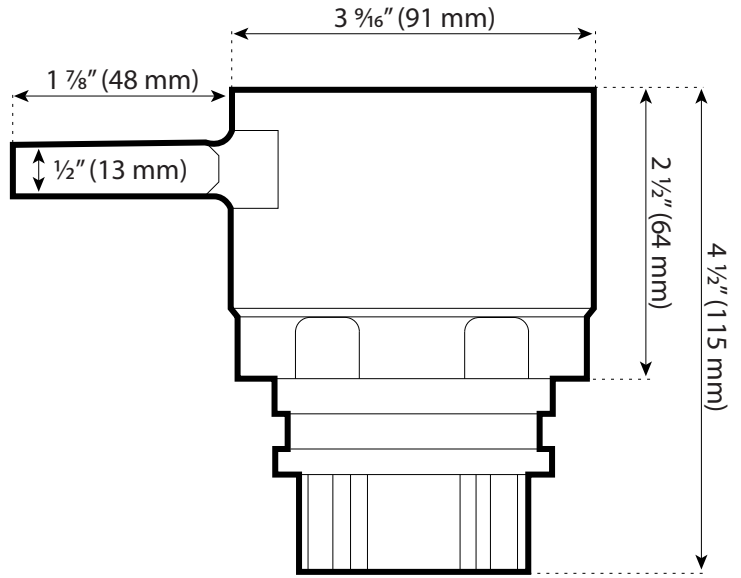

2 3/16" Bar Socket– (1 3/8" Bolt Diameter)

2 3/8" Bar Socket– (1 1/2" Bolt Diameter)