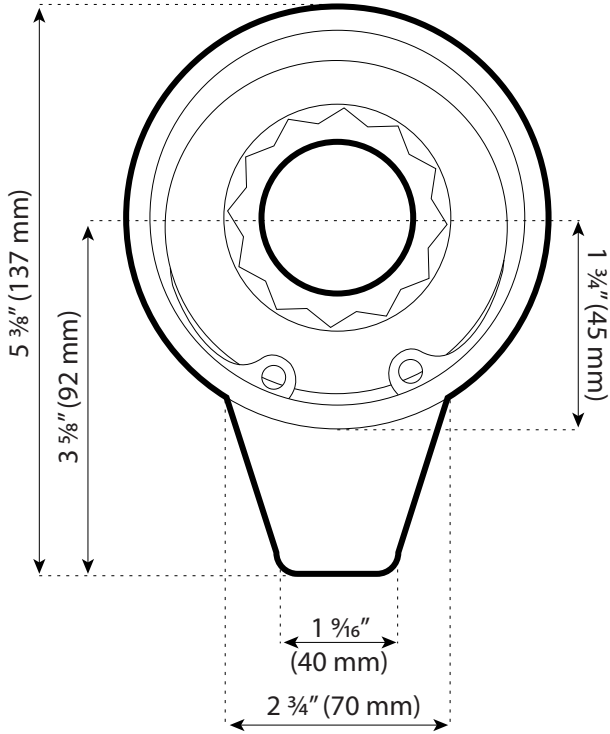

2 3/16" Bar Socket– (1 3/8" Bolt Diameter)

2 3/8" Bar Socket– (1 1/2" Bolt Diameter)